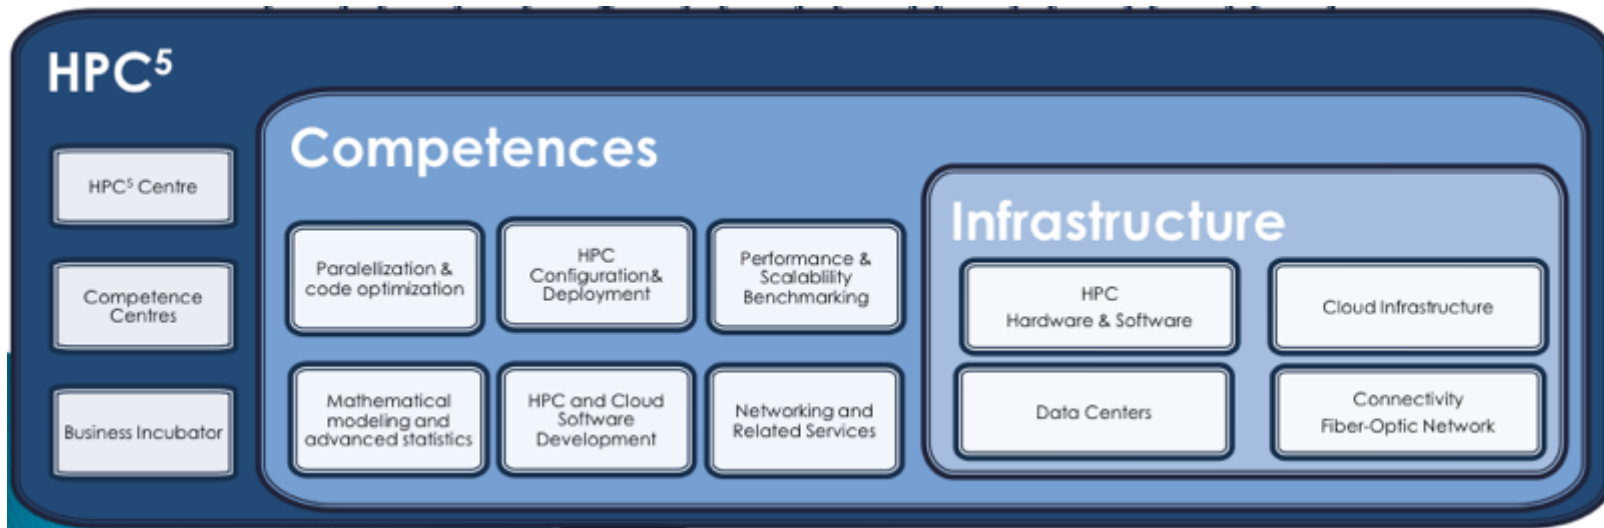

OpenViewSHIP:

L'ecosistema computazionale

- HPC infrastructure: provided by partners and complemented by the “remote visualization facilities”
- Competence layer:
 - Internal: virtualization tools for remote visualization
- Users:
 - much larger community than the current project

Risorse umane in HPC

- Formiamo con l'aiuto dell'accademia il nostro personale
- Sponsor/collaborazione con

Master in High Performance Computing

www.mhpc.it

Networking con PMI

hpc^{H5}

high performance
and cloud computing
cross-border competence
consortium

European Economic Interest
Grouping (EEIG) and registered
as innovative cluster on

www.clustercollaboration.eu

HPC5: un ecosistema integrato

8 PMI coinvolte

www.hpc5.eu

hpc⁵

high performance
and cloud computing
cross-border competence
consortium